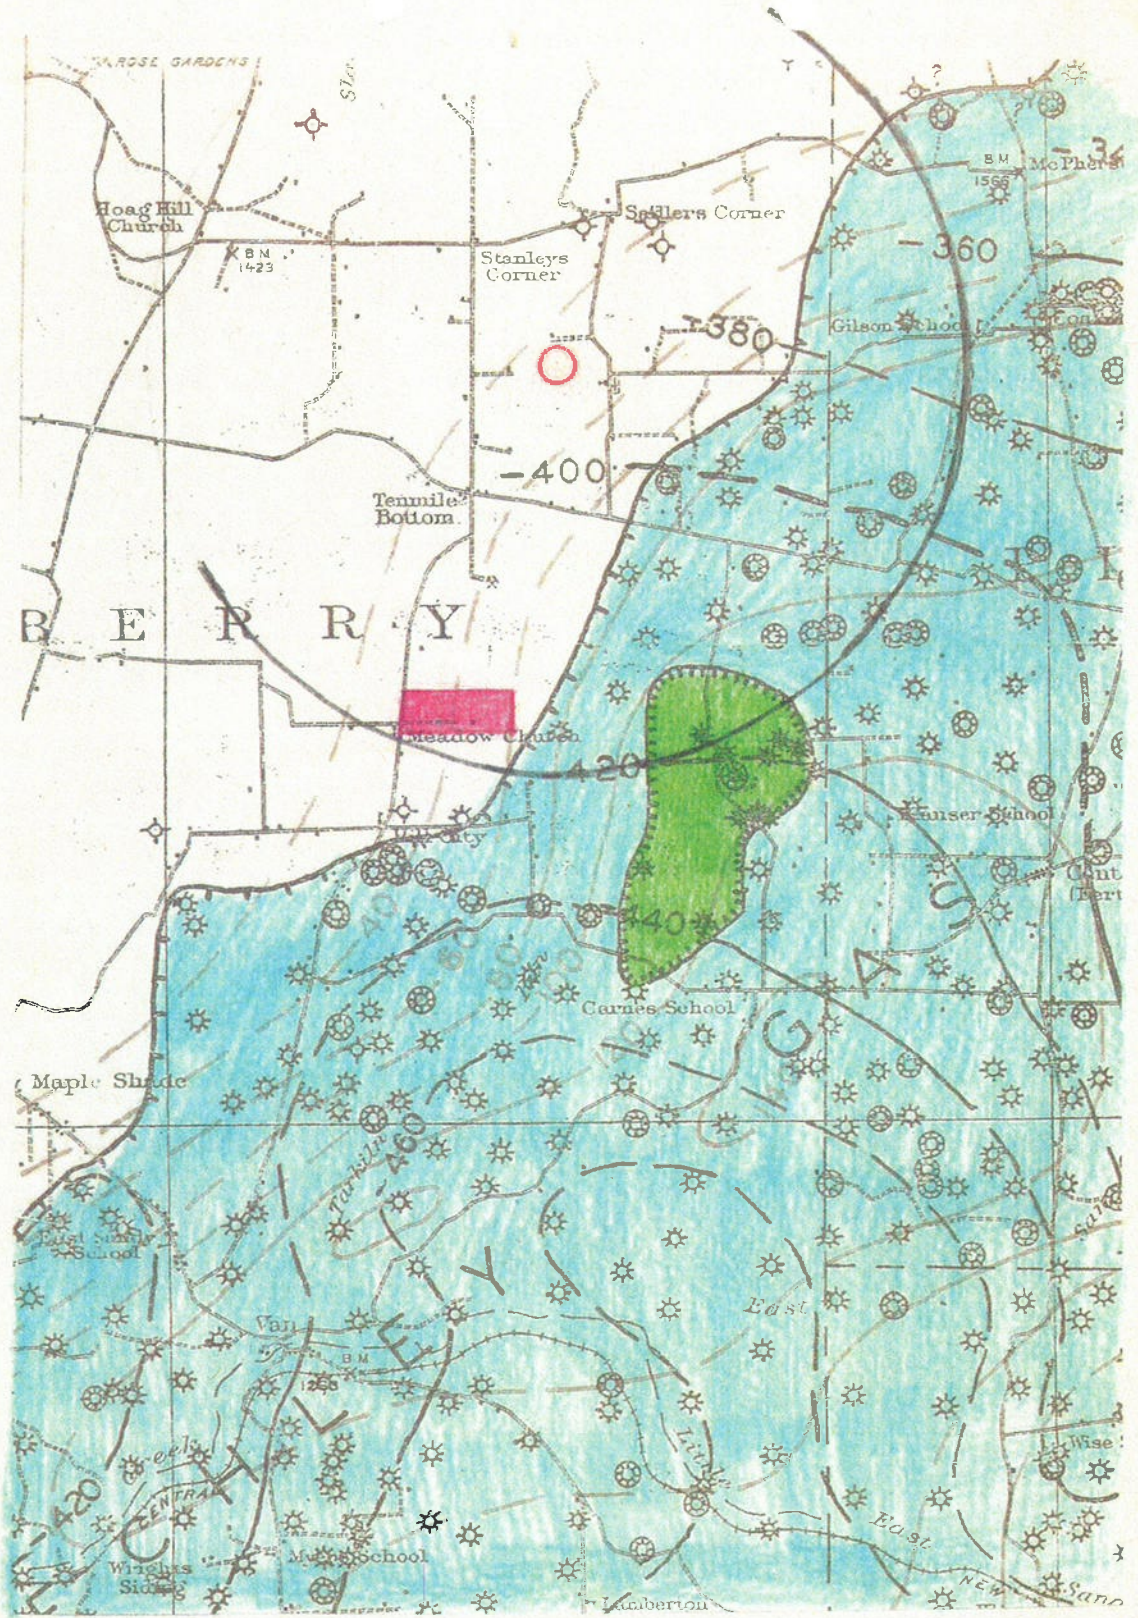

# **EXHIBIT 13**

**MAP #1. AREAS OF OIL PRODUCTION & ABANDONED OIL PRODUCTION CIRCA 1944, CRANBERRY TOWNSHIP, VENANGO COUNTY, PENNSYLVANIA.**

**MAP #2. AREAS OF SPEECHLEY GAS & OIL PRODUCTION  
CIRCA 1943, CRANBERRY TOWNSHIP, VENANGO  
COUNTY, PENNSYLVANIA.**

**BLUE AREAS DENOTE GAS, GREEN AREAS DENOTE OIL**

**MAP #2. AREAS OF SPEECHLEY GAS & OIL PRODUCTION  
CIRCA 1943, CRANBERRY TOWNSHIP, VENANGO  
COUNTY, PENNSYLVANIA.**

**BLUE AREAS DENOTE GAS, GREEN AREAS DENOTE OIL**

**MAP #2. AREAS OF SPEECHLEY GAS & OIL PRODUCTION  
CIRCA 1943, CRANBERRY TOWNSHIP, VENANGO  
COUNTY, PENNSYLVANIA.**

**BLUE AREAS DENOTE GAS, GREEN AREAS DENOTE OIL**