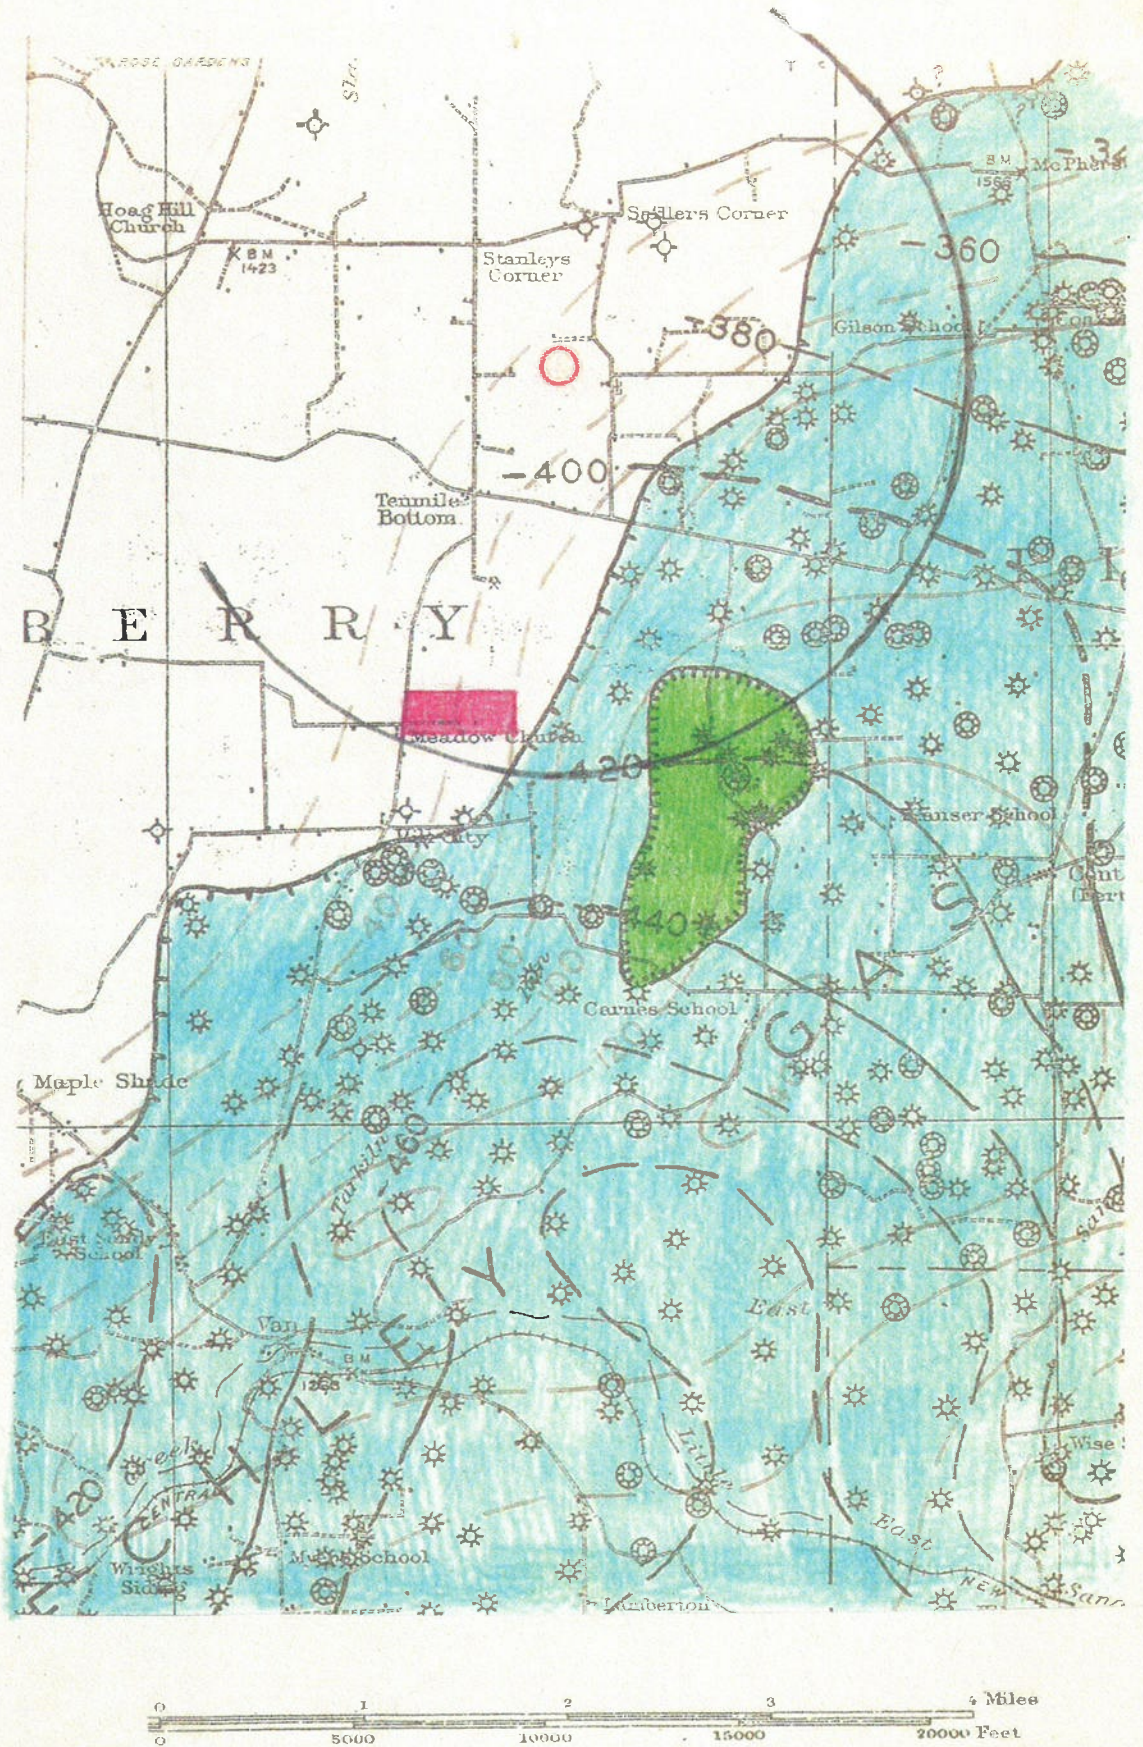

# **EXHIBIT 13**

**MAP #1. AREAS OF OIL PRODUCTION & ABANDONED OIL PRODUCTION CIRCA 1944, CRANBERRY TOWNSHIP, VENANGO COUNTY, PENNSYLVANIA.**

**MAP #2. AREAS OF SPEECHLEY GAS & OIL PRODUCTION  
CIRCA 1943, CRANBERRY TOWNSHIP, VENANGO  
COUNTY, PENNSYLVANIA.**

**BLUE AREAS DENOTE GAS, GREEN AREAS DENOTE OIL**

**MAP #2. AREAS OF SPEECHLEY GAS & OIL PRODUCTION  
CIRCA 1943, CRANBERRY TOWNSHIP, VENANGO  
COUNTY, PENNSYLVANIA.**

**BLUE AREAS DENOTE GAS, GREEN AREAS DENOTE OIL**

**MAP #2. AREAS OF SPEECHLEY GAS & OIL PRODUCTION  
CIRCA 1943, CRANBERRY TOWNSHIP, VENANGO  
COUNTY, PENNSYLVANIA.**

**BLUE AREAS DENOTE GAS, GREEN AREAS DENOTE OIL**