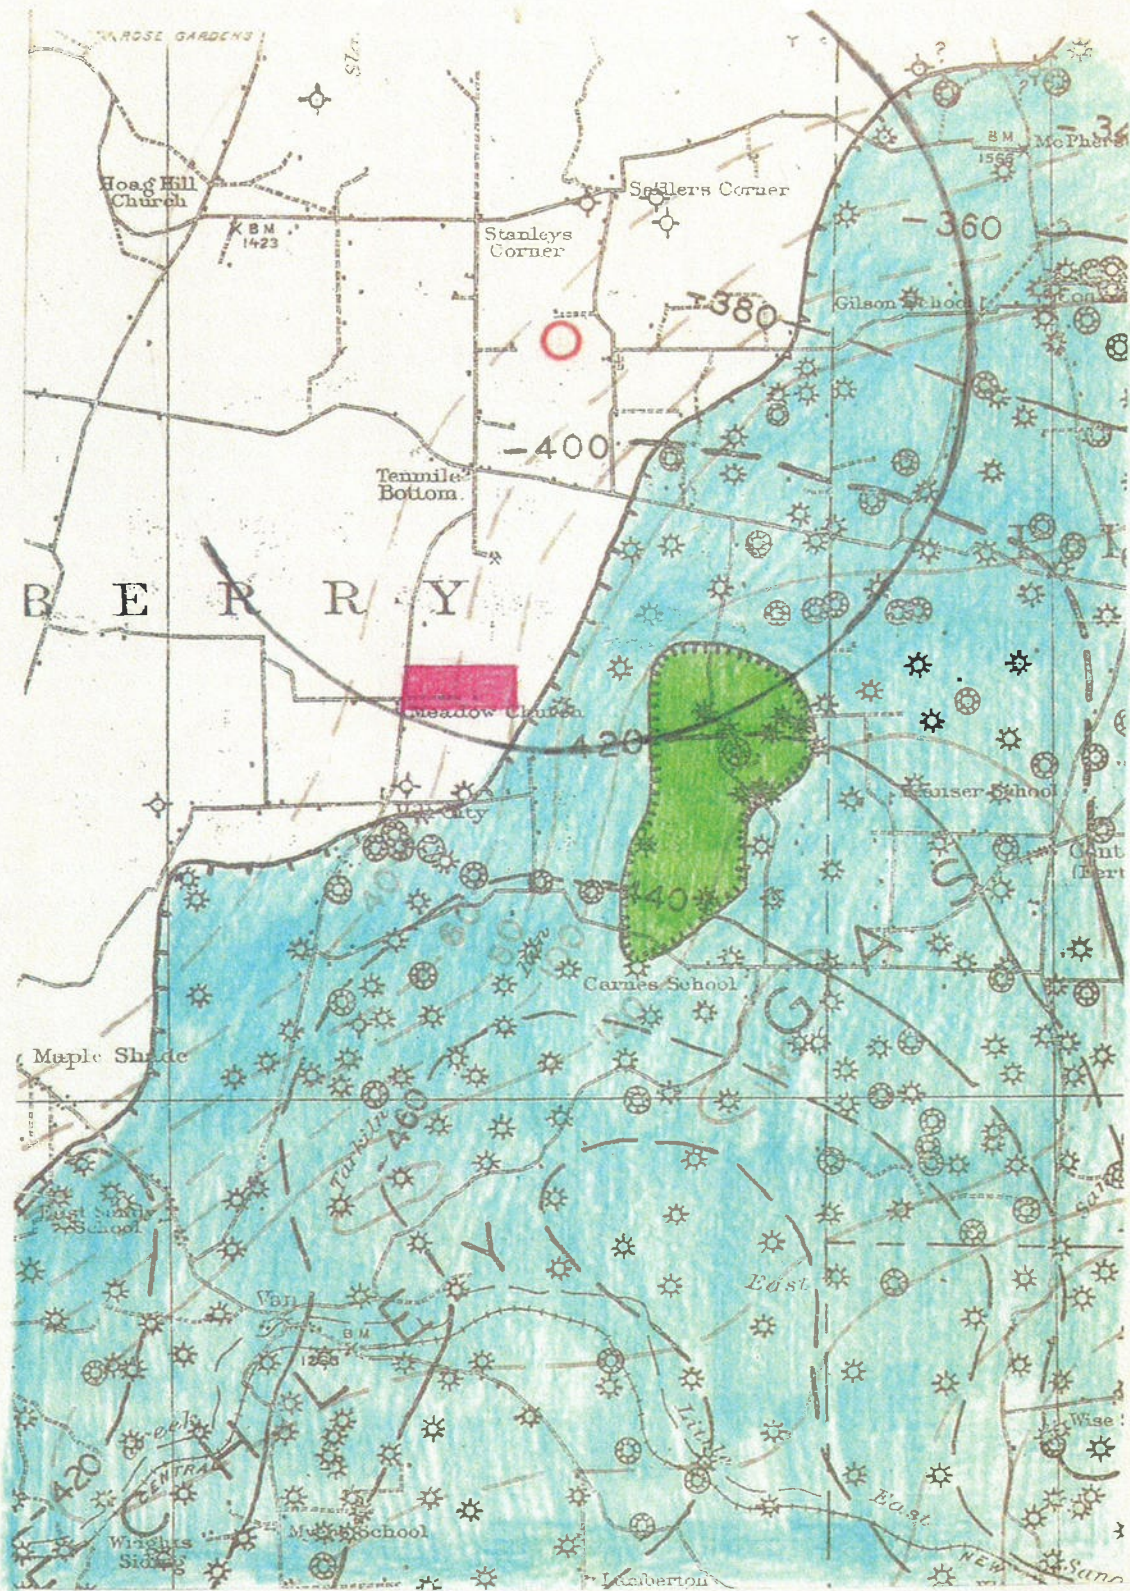

# **EXHIBIT 13**

**MAP #1. AREAS OF OIL PRODUCTION & ABANDONED OIL PRODUCTION CIRCA 1944, CRANBERRY TOWNSHIP, VENANGO COUNTY, PENNSYLVANIA.**

**MAP #2. AREAS OF SPEECHLEY GAS & OIL PRODUCTION  
CIRCA 1943, CRANBERRY TOWNSHIP, VENANGO  
COUNTY, PENNSYLVANIA.**

**BLUE AREAS DENOTE GAS, GREEN AREAS DENOTE OIL**

**MAP #2. AREAS OF SPEECHLEY GAS & OIL PRODUCTION  
CIRCA 1943, CRANBERRY TOWNSHIP, VENANGO  
COUNTY, PENNSYLVANIA.**

**BLUE AREAS DENOTE GAS, GREEN AREAS DENOTE OIL**

**MAP #2. AREAS OF SPEECHLEY GAS & OIL PRODUCTION  
CIRCA 1943, CRANBERRY TOWNSHIP, VENANGO  
COUNTY, PENNSYLVANIA.**

**BLUE AREAS DENOTE GAS, GREEN AREAS DENOTE OIL**